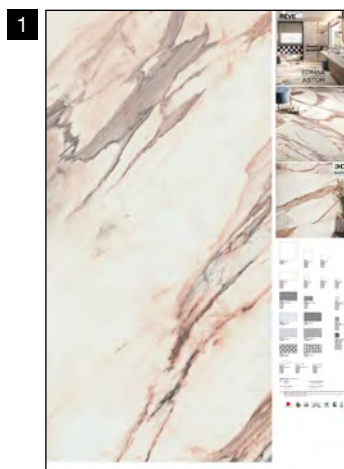

Pannello 81x123 cm
Rose 60x120 cm ret.