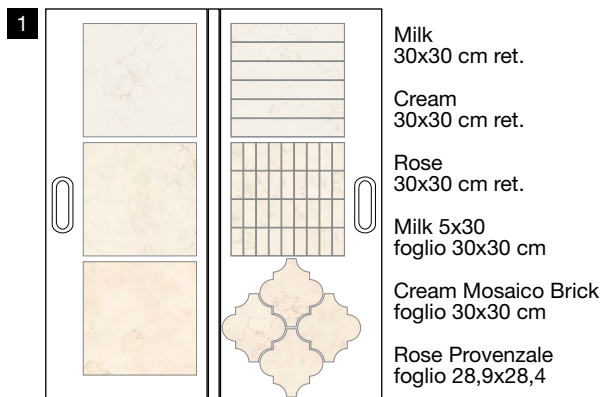

GRES PORCELLANATO SMALTATO CON IMPASTI COLORATI

Cartella 1 (aperta)

88,6x104 cm