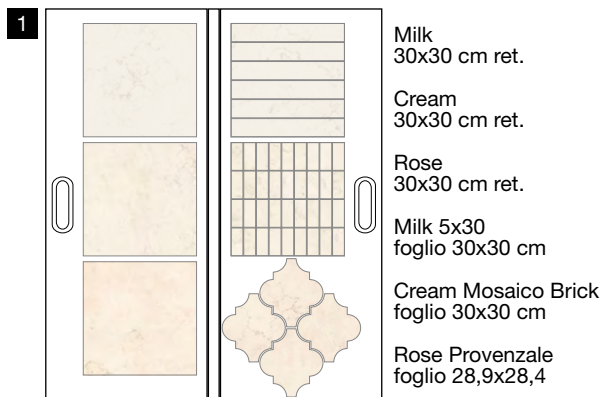

GRES PORCELLANATO SMALTATO CON IMPASTI COLORATI

Cartella 1 (aperta)

88,6x104 cm