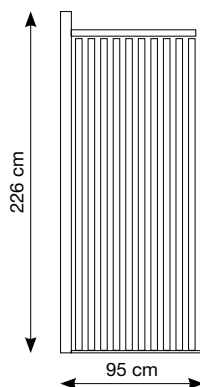

Fianco

MOD. EXTENSION 3/100

Mod. Extension 3/100

EXT3