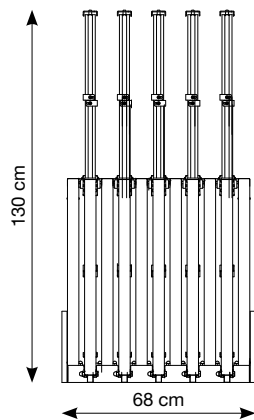

Fianco

EXPO SWING 5/60x120

Expo

LA59