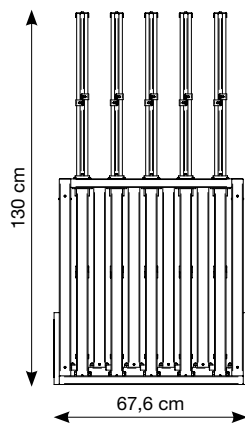

Fianco

EXPO SWING 5/120 ALTO

Expo

LAS1