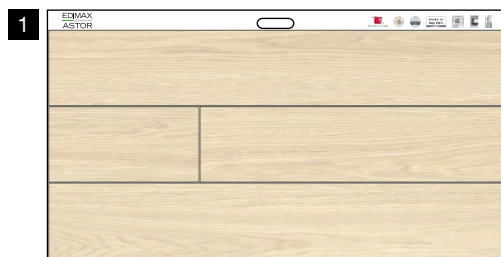

GRES PORCELLANATO SMALTATO CON IMPASTI COLORATI

FAESITE (vuota)

121x66 cm

Classcream
20x120 cm ret.